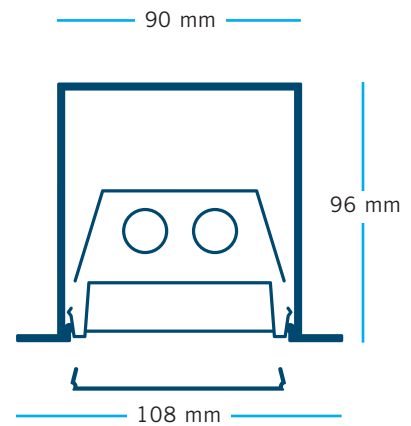

Trim lighttubes highlight the linearity of the space and confirm functional identity.

BENDS: 90°, 135°, Custom Bends

HANGING SYSTEM: Plasterboard Clips

ACCESSORIES: Dichroic Halogen Downlights,  
Emergency Packs (others on request)

DIMENSIONS: 90 x 96mm / 108mm Trim

CONTINUOUS

TC-S TC-L T-5 T-8 HALOGEN