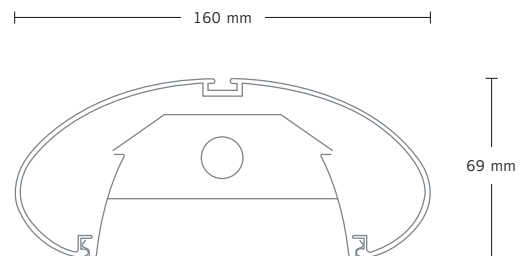

HALITE ORIS MAX

COLOURS: Natural Anodised,
White Powder Coat, Custom

LAMP OPTIONS: Single Tube, Twin Tube,
Asymmetric, Direct/Indirect

DIFFUSERS: Clear Reeded Prismatic

LOUVRE: Cat2 VDU, Low Brightness

BENDS: 90°, 135°, T, X Junctions, Custom

HANGING SYSTEM: Multicore Stainless Steel
Aircraft cable, Suspension Rods

ACCESSORIES: Dichroic Halogen Downlights,
Emergency Packs (others on request)

DIMENSIONS: 160 x 69mm

CONTINUOUS

TC-S TC-L T-5 T-8 HALOGEN