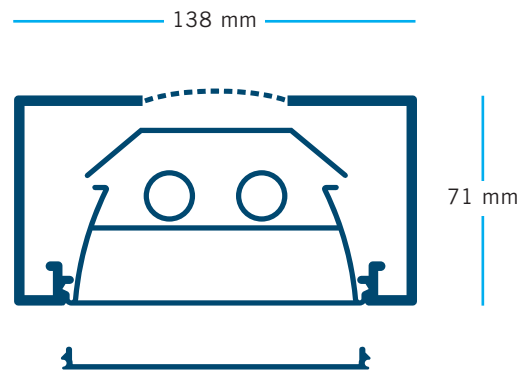

BENDS: 90°, 135°, T, X Junctions, Custom

HANGING SYSTEM: Multicore Stainless Steel Aircraft  
Cable, Suspension Rods

ACCESSORIES: Dichroic Halogen Downlights,  
Emergency Packs (others on request)

DIMENSIONS: 138 x 71mm