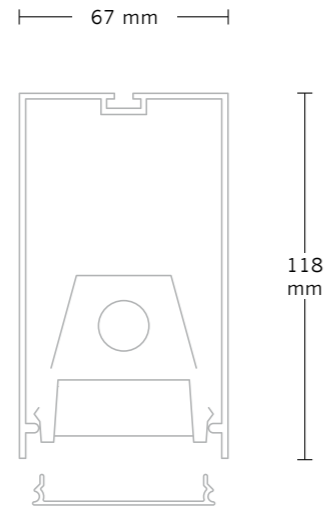

HALITE REGENT H206