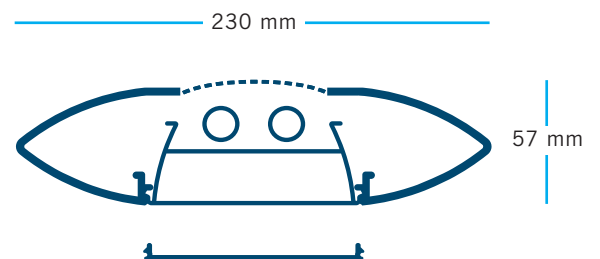

LAMP OPTIONS: Single Tube, Twin Tube,
Asymmetric, Direct/Indirect

DIFFUSERS: Clear Reeded Prismatic, Opal

LOUVRE: Cat2 VDU, Low Brightness

HANGING SYSTEM: Multicore Stainless Steel Aircraft
cable, Suspension Rods

ACCESSORIES: Dichroic Halogen Downlights,
Emergency Packs (others on request)

DIMENSIONS: 230 x 57mm

CONTINUOUS

NON CONTINUOUS